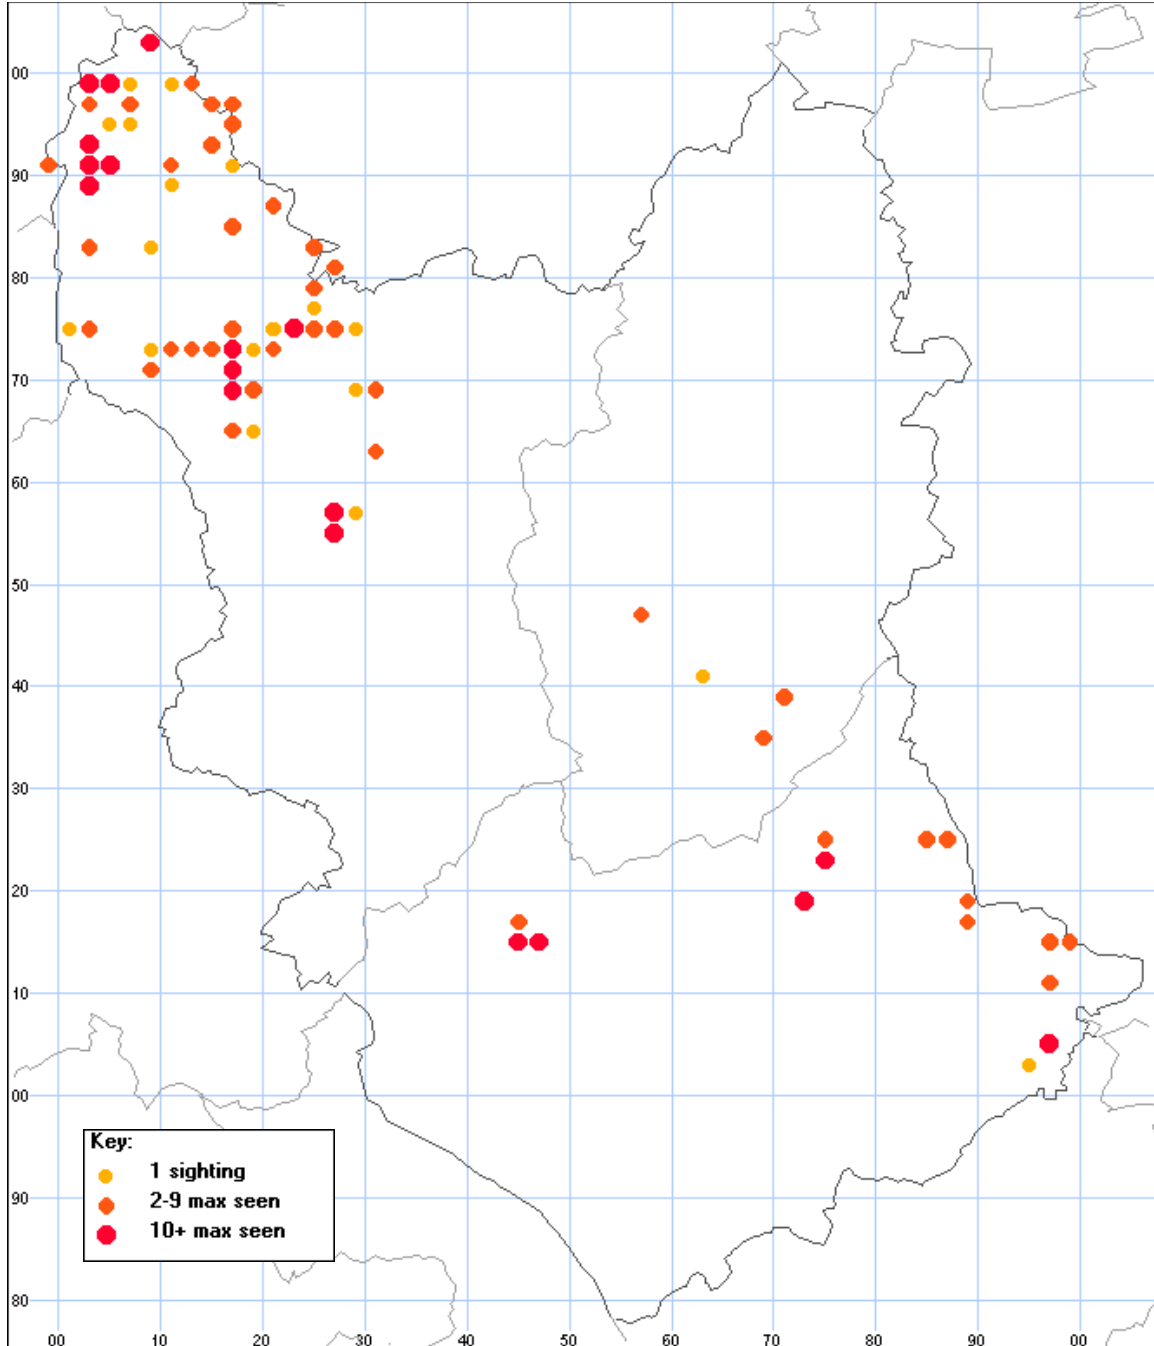

# Green Hairstreak

*Callophrys rubi*

Regional Priority: Medium  
Of Conservation Concern in Nottinghamshire

## Distribution 2000 - 2004

Elsewhere: Dogwood (*Cornus sanguinea*), Buckthorn (*Rhamnus cathartica*) and Bramble (*Rubus fruticosus*).

Produced for FWAG Nottingham by Simon Jenkins, East Midlands Branch Butterfly Conservation, December 2005  
[www.eastmidlands-butterflies.org.uk](http://www.eastmidlands-butterflies.org.uk)

### Habitat

Calcareous grassland, heathland, railway cuttings, old quarries, rough scrubby grassland, woodland rides and clearings..