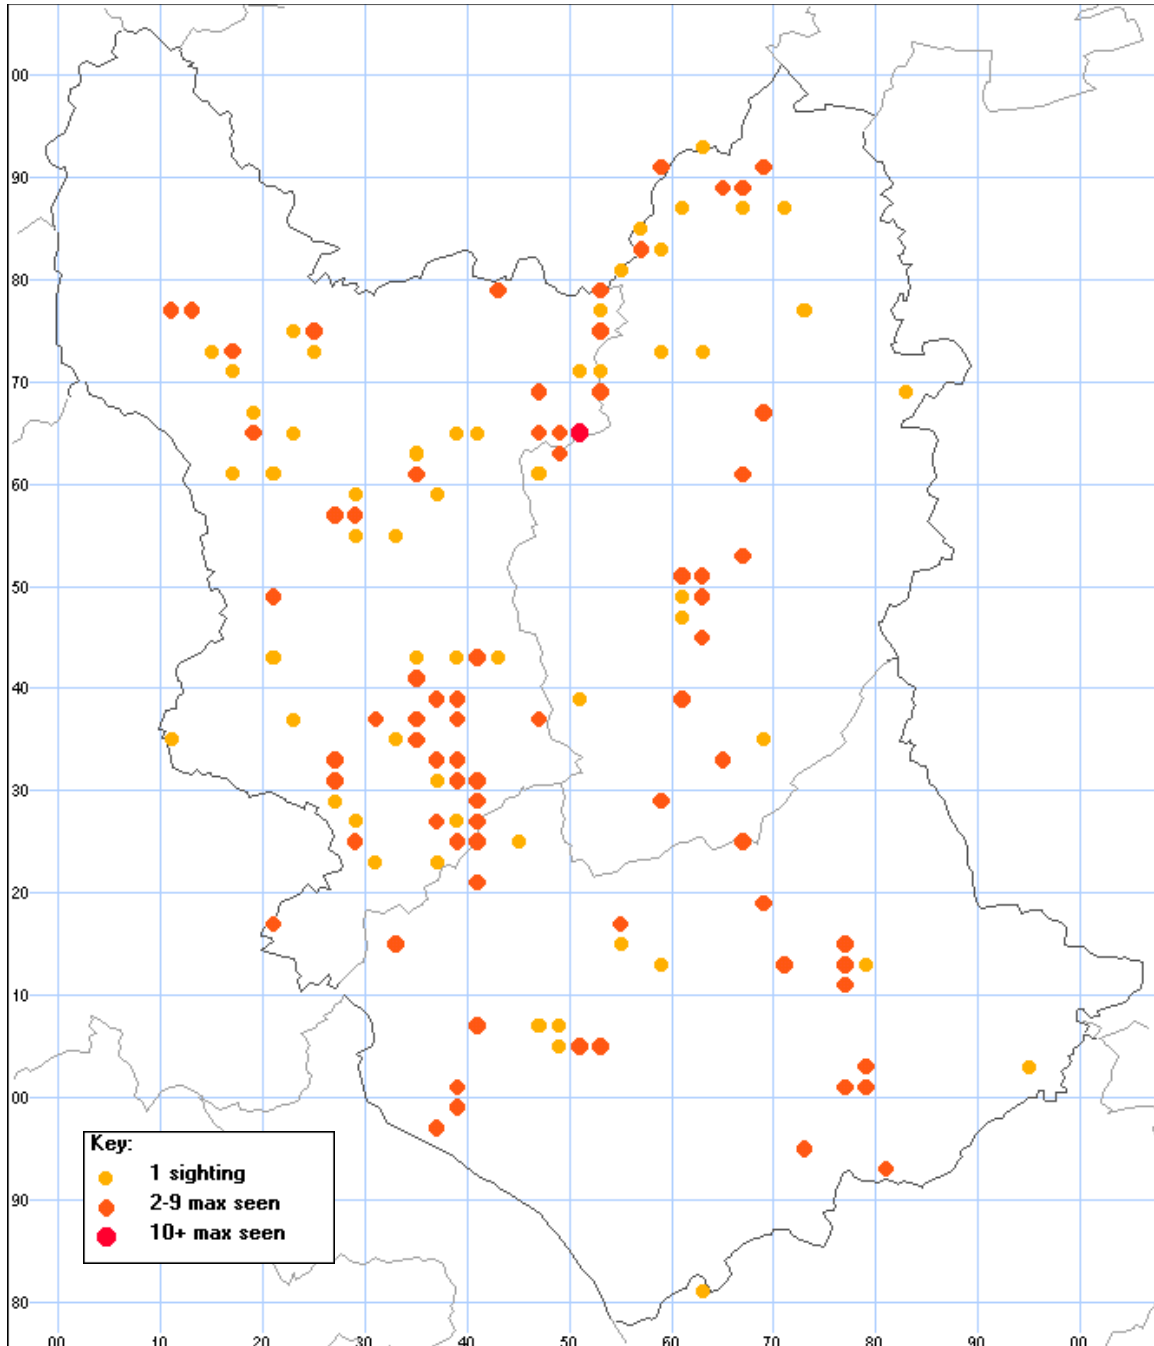

# White-letter Hairstreak

*Satyrrium w-album*

Regional Priority: Medium  
Of Conservation Concern in Nottinghamshire

## Distribution 2000 - 2004

### Foodplants

Wych Elm (*Ulmus glabra*), English Elm (*U. procera*) and Small-leaved Elm (*U. minor*).

### Habitat

Hedgrows, woodland edges, and scrubby land where Elms grow. Will breed on sucker regrowth after dieback from Dutch Elm Disease. Adults spend most time in the canopy feeding on aphid honeydew, occasionally descending to nectar on flowering plants.