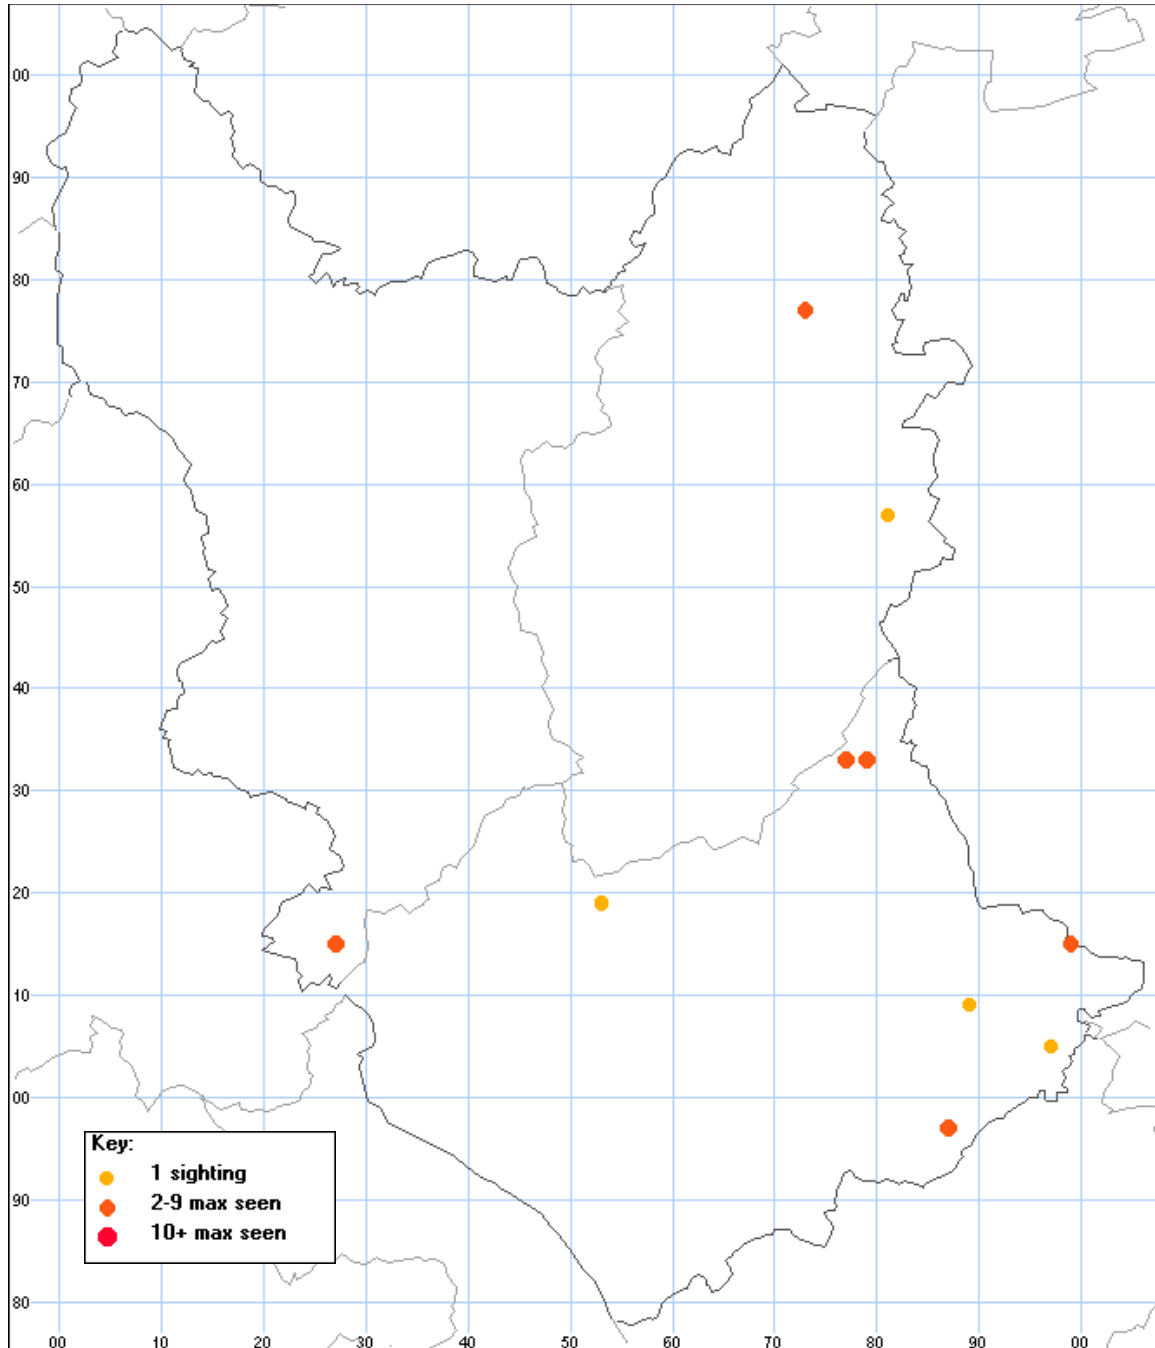

White Admiral

Limenitis camilla

Regional Priority: Medium
Of Conservation Concern in Nottinghamshire

Distribution 2000 - 2004

Foodplants

Larvae feed solely on Honeysuckle (*Lonicera periclymenum*), adults will feed on Bramble (*Rubus fruticosus*) nectar.

Habitat

Mature woodland rides with sunny glades and patches of bramble. Eggs are laid on stands of Honeysuckle about 1-2m above ground.